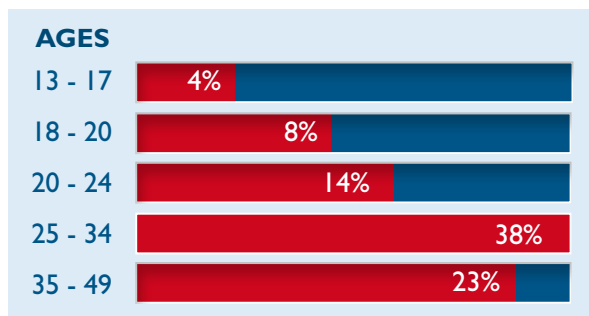

HOTMAIL AND MESSENGER TARGETING