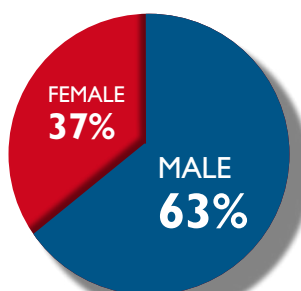

HOTMAIL AND MESSENGER TARGETING